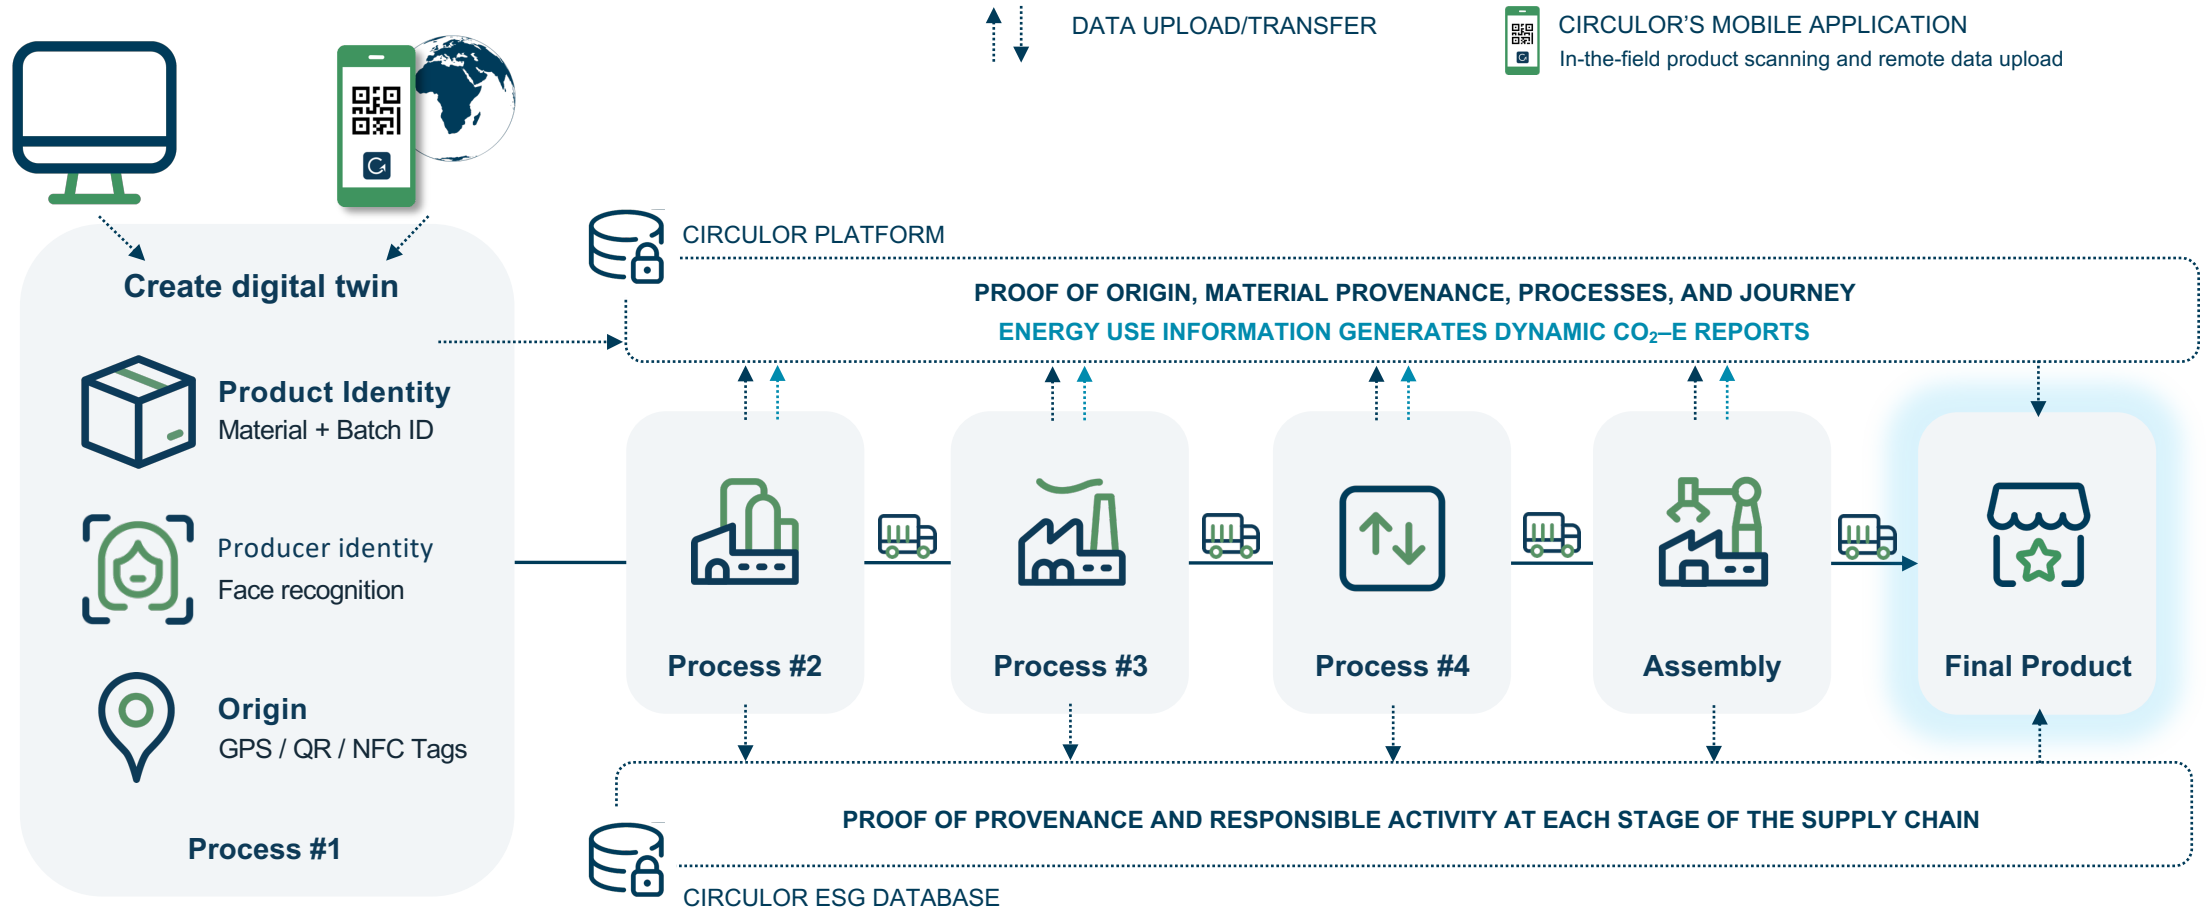

Origin

GPS / QR / NFC
Tags

Trace material through industrial process

Refining

Mass Balance

Shipping

Container Tracking

Manufacturing

**华友钴业
HUAYOU COBALT**

LG Energy Solution

BLACKEARTH
Specialising in Critical Commodities

**RockTech
Lithium**

Global regulations are growing in number and complexity

Global Policy Requirements

Europe

United States

- EU Battery Reg
- Clean Vehicle Tax Credit
- California's ACCII

Traceability and emissions: supply chain data flow

Circular's Battery Passport

A Battery Passport is a digital solution that collates, stores and displays information about a battery's entire life cycle.