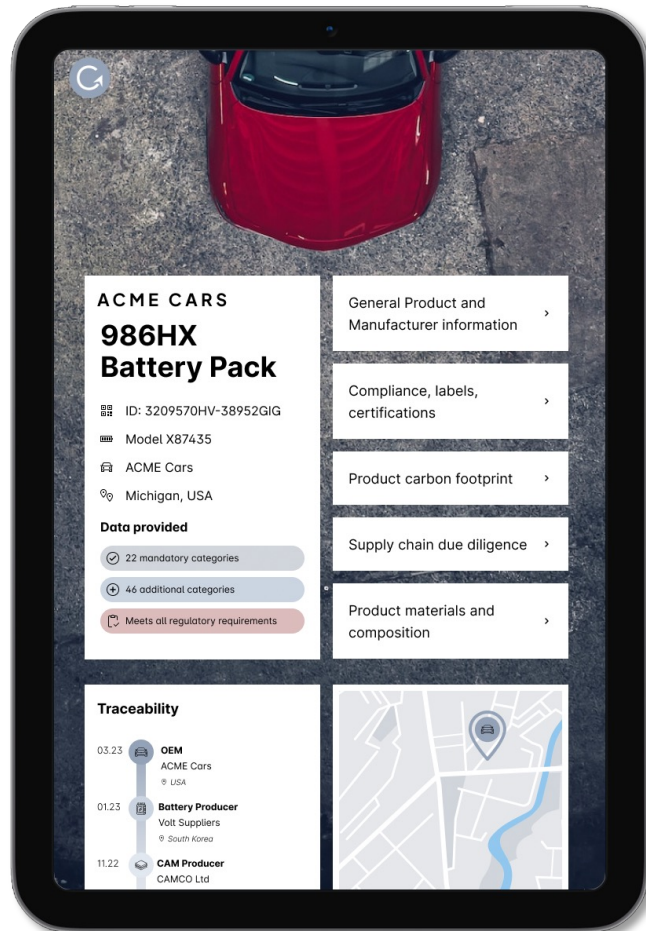

Circular's Battery Passport

A Battery Passport is a digital solution that collates, stores and displays information about a battery's entire life cycle.